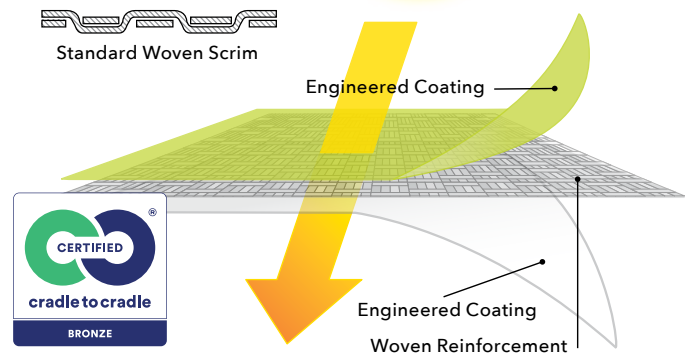

CLARO™ GROW

STRONG AND LIGHT!

Claro™ Grow is a lightweight fabric membrane that lets the light through and has excellent strength for longer life. All layers of Claro Grow are translucent, allowing light to penetrate every layer of the fabric, giving it one of the highest translucency percentage on the market. Claro Grow is woven from high-density polyethylene slit tapes and coated on both sides with low-density polyethylene.

FEATURES & BENEFITS

- Cradle to Cradle Certified® Bronze
- Enhanced UV protection for longer service life
- High strength-to-weight ratio
- Lightweight material making installation easier and faster while reducing cost
- Excellent light transmittance in the PAR region for photosynthesis (400nm to 700nm)
- Dirt repelling LDPE coating
- Excellent tear resistance
- 5 year warranty

©2024 IPG® • Claro Grow SS • 040824

800-565-2000 | novashield.com

PRODUCT ATTRIBUTES

CHARACTERISTICS	Claro™ Grow Light RU210, 1.75	Claro™ Grow RU6-6, 1.75	Claro™ Grow RU8-6, 1.75
Weave	Woven Clear HDPE Tapes	Woven Clear HDPE Tapes	Woven Clear HDPE Tapes
Coating	LDPE with UV stabilizers 1.75 mil (42 g/m ²)/side	LDPE with UV stabilizers 1.75 mil (42 g/m ²)/side	LDPE with UV stabilizers 1.75 mil (42 g/m ²)/side
Light Transmittance (ASTM D3786)	Visible (PAR) 83%	Visible (PAR) 83%	Visible (PAR) 82%
Weight	5.5 oz/yd ² (186 g/m ²)	5.5 oz/yd ² (186 g/m ²)	6.0 oz/yd ² (203 g/m ²)
Cores	4" or 5" I.D. available	4" or 5" I.D. available	4" or 5" I.D. available
Width	Up to 144"(-0, +0.5)	Up to 144"(-0, +0.5)	Up to 144"(-0, +0.5)
Length	Minimum 500 yds/roll; up to 2000 yds/ roll (1829 m)	Minimum 500 yds/roll; up to 2000 yds/ roll (1829 m)	Minimum 500 yds/roll; up to 2000 yds/ roll (1829 m)
Colors	Clear	Clear	Clear
Limited Warranty	5 years	5 years	5 years